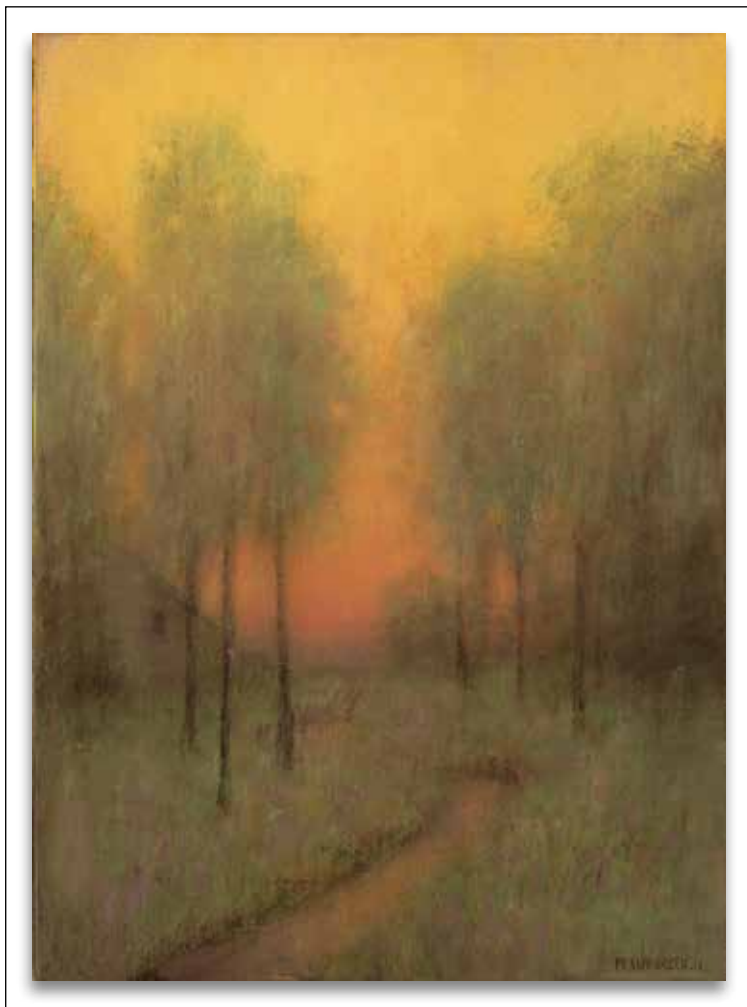

135394

WALLY FINDLAY GALLERIES INTERNATIONAL, INC.
124 EAST 57TH STREET, NEW YORK, NY 10022 • (212) 421 5390
165 WORTH AVENUE, PALM BEACH FL 33480 • (561) 655 2090
WWW.WALLYFINDLAY.COM